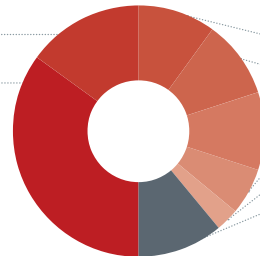

JAPAN MATTERS FOR AMERICA JAPAN MATTERS FOR JAPAN

Wisconsin and Japan

EXPORTS

$1.5 billion goods and services exports to Japan

19% Japan share of total state exports to Asia (40 countries)

5% Japan share of total state exports to the world

JOBS FROM EXPORTS

4,898 Jobs directly supported by exports to Japan

+ 4,795 Jobs indirectly supported by exports to Japan

9,693 Total Jobs Supported by Exports to Japan

JAPANESE STUDENTS

1.9% Japan's share of all international students

$6 million Japanese student contribution to state economy

TRAVEL & TOURISM

$113 million Contribution to state economy by Japanese visitors

COMPOSITION OF EXPORTS

$1.0 billion Goods Exports to Japan

MACHINERY
$154.4 million

CHEMICALS
$105.0 million

FOOD & KINDRED PRODUCTS
$104.3 million

AGRICULTURAL PRODUCTS
$103.3 million

TRANSPORTATION EQUIPMENT
$60.7 million

MISCELLANEOUS MANUFACTURING
$31.1 million

OTHER
$117.9 million

$446 million Services exports to Japan

INVESTMENT IMPACT

32 Japanese majority owned firms in the state

3,400 American workers at Japanese-owned firms

JAPANESE-AMERICANS

2,349 Total Japanese Americans in Wisconsin

0.04% of the state population

1.77% of state Asian American population

1,937 people who speak Japanese at home

EXCHANGES & CONNECTIONS

JAPANESE GARDENS

Janesville - Rotary Gardens at the Rath Environment Center

CITIES WITH CHERRY BLOSSOMS DONATED BY JAPAN

Door County

JAPAN AMERICA SOCIETIES

Milwaukee

SISTER CITIES

Chiba Prefecture - State of Wisconsin | Kanagawa : Oiso (Town) - Racine (Town) | Hokkaido : Obihiro - Madison | Tochigi : Nasukarasuyama - Menomonie | Shiga : Aisho (Town) - West Bend | Chiba : Isumi - Waupun | Iwate : Iwaizumi (Town) - Wisconsin Dells |

COLLEGES WITH JAPAN STUDIES PROGRAMS

Kenosha - Carthage College | Beloit - Beloit College | Madison - Univ. of Wisconsin Madison | Eau Claire - Univ. of Wisconsin Eau Claire | La Crosse - Univ. of Wisconsin La Crosse | Platteville - Univ. of Wisconsin Platteville | River Falls - Univ. of Wisconsin River Falls |

SOURCE: Exports (2013), Jobs (2013), and Travel & Tourism (2013): Estimated by the Trade Partnership (Washington, DC), US Bureau of Economic Analysis. Japanese Firms: Uniworld Business Publications (accessed January 2015). Employment at Japanese Firms (2012): US Bureau of Economic Analysis. Japanese Americans (2013): US Bureau of the Census American Community Survey 5-year estimates. Students from Japan and Economic Contributions from Students (both 2013-2014 academic year): Institute of International Education; NAFSA (Association of International Educators). Exchanges and Connections: Sister Cities International and individual sister city partnerships; JGarden.org; National Association of Japan-America Societies; US College Search; Embassy of Japan. For definition of Asia (40 countries) and other methodology, visit www.AsiaMattersforAmerica.org/data-sources.

Japan Matters for America (AsiaMattersforAmerica.org/Japan) is an interactive resource for credible and nonpartisan information, graphics, analysis and news on US-Japan relations at the national, state and local levels. Japan Matters for America is part of the **Asia Matters for America** initiative of the East-West Center.